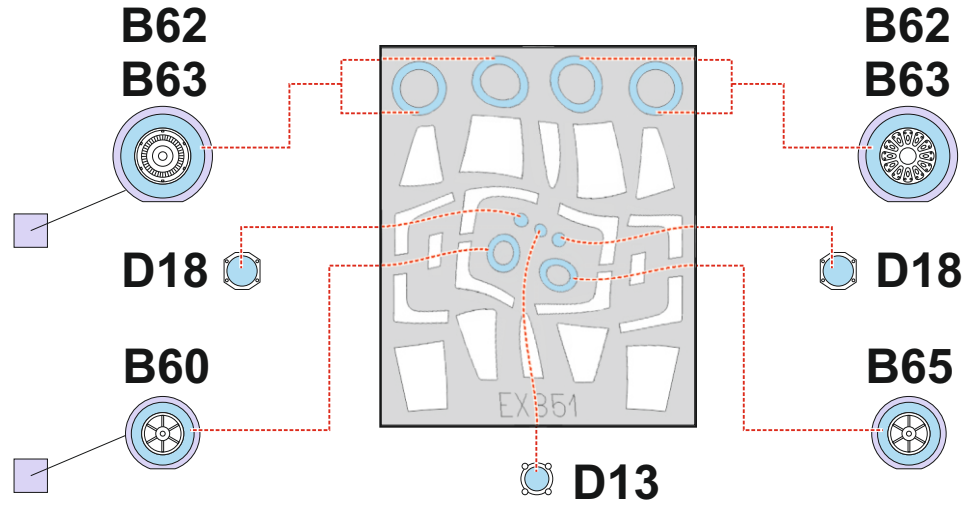

# F-104A/C TFace

**EX 851**

for kit **KINETIC**

scale **1/48**

LIQUID MASK